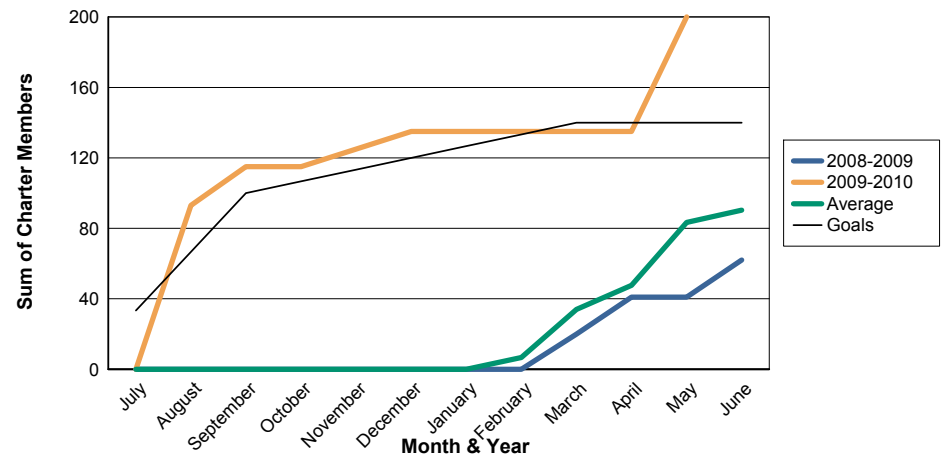

Sum of Charter Members/ Month & Year

For District 323 H1