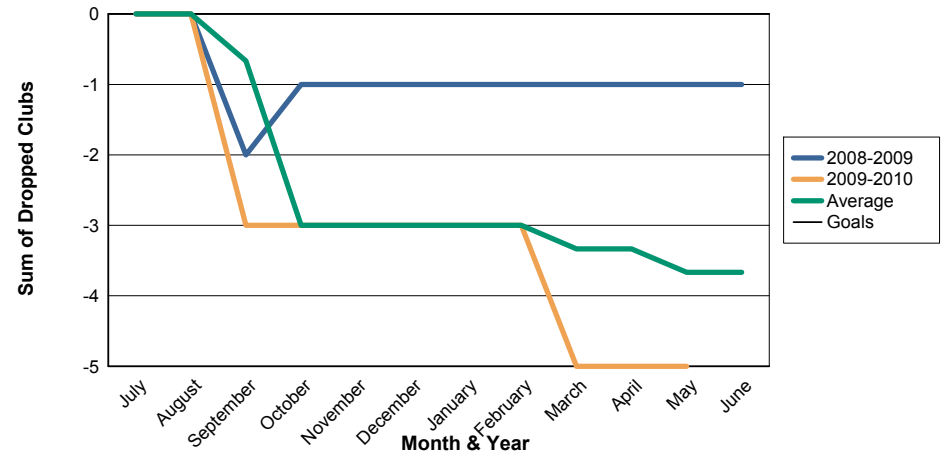

3 Year Comparisons for GMT Constitutional Area 6

By GMT District

As of May 2010

Sum of New Clubs/ Month & Year

For District 323 H1

Sum of Dropped Clubs/ Month & Year

For District 323 H1

Sum of Net Clubs/ Month & Year