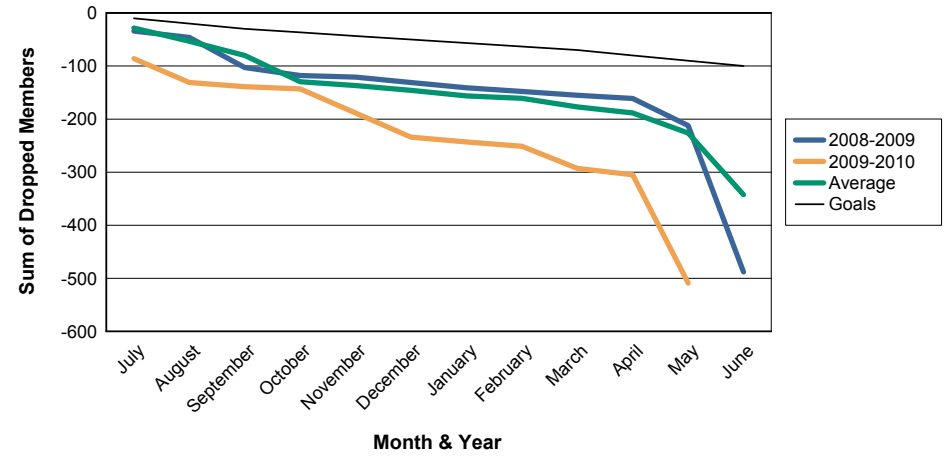

Sum of Dropped Members/ Month & Year

For District 323 H1