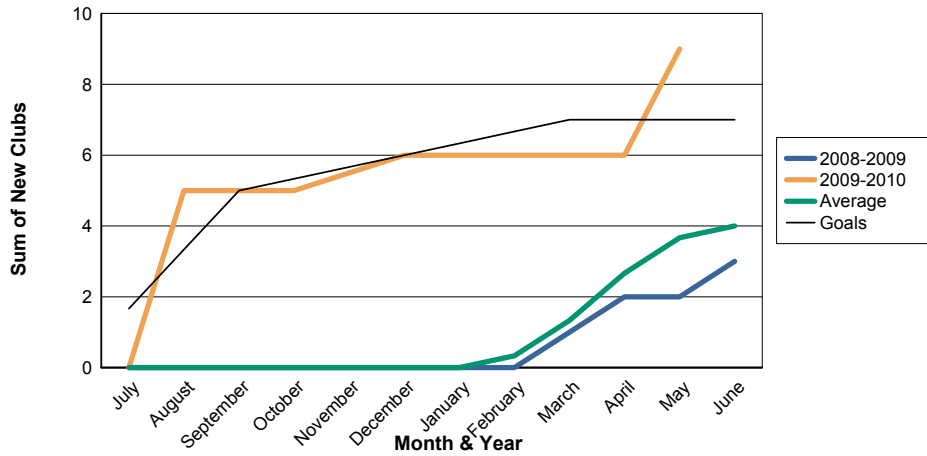

3 Year Comparisons for GMT Constitutional Area 6

By GMT District

As of May 2010

Sum of New Clubs/ Month & Year

For District 323 H1

Sum of Dropped Clubs/ Month & Year

For District 323 H1

Sum of Net Clubs/ Month & Year