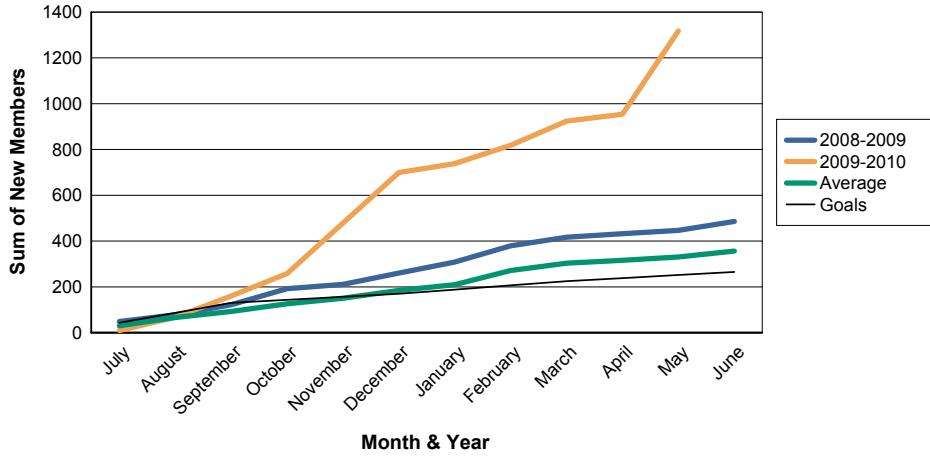

For District 323 H1

Sum of Charter Members/ Month & Year

For District 323 H1

3 Year Comparisons for GMT Constitutional Area 6

By GMT District

As of May 2010

Sum of New Members/ Month & Year

For District 323 H1