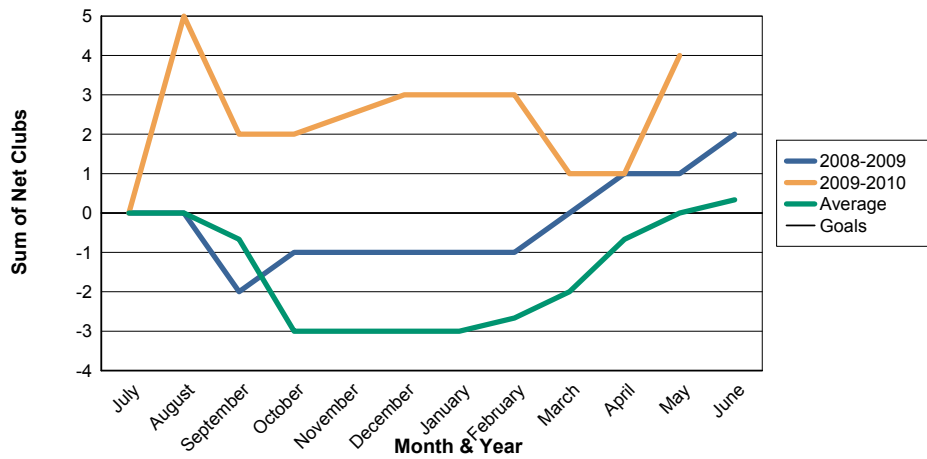

Sum of Net Clubs/ Month & Year

For District 323 H1